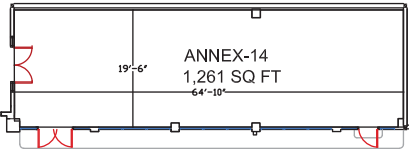

STAGE 14

OFFICES

CENTRAL PARKING GARAGE

NEW YORK STREET PLAN

APT. ENTRANCE #411

DOLLAR RENT A CAR #413

SEPHORA #415

DUANE READE #417