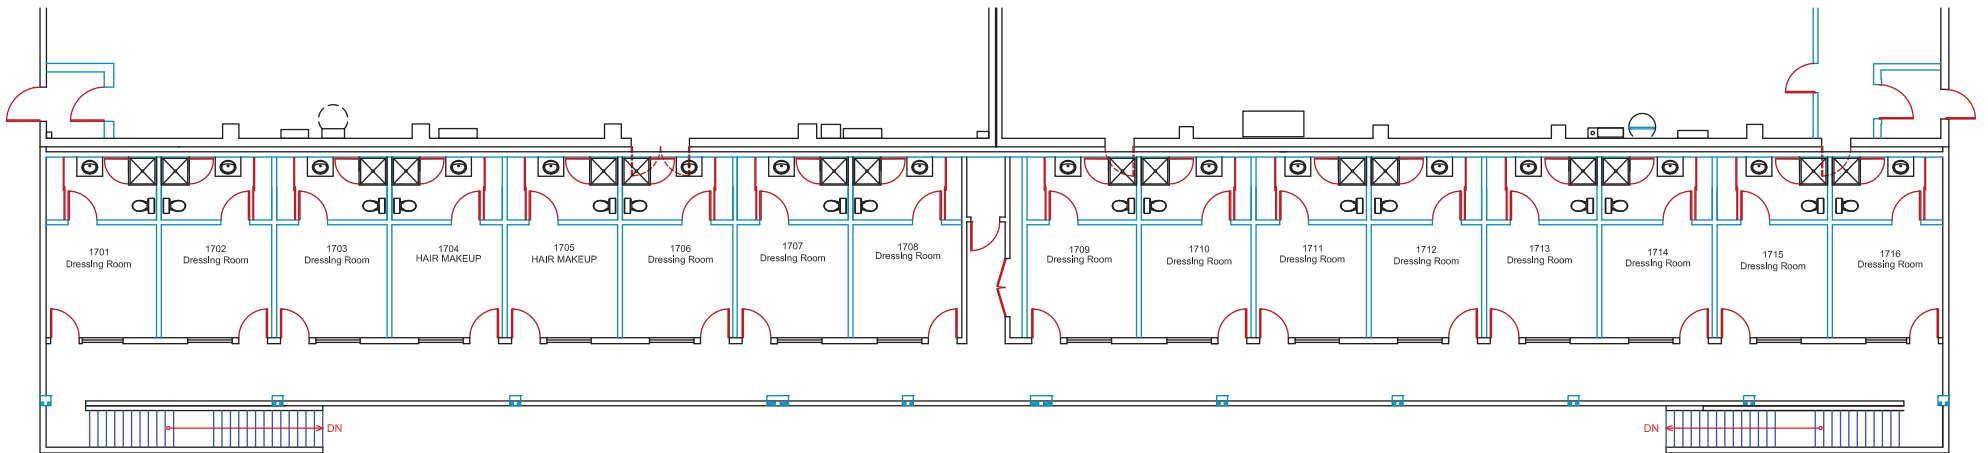

FIRST FLOOR

SECOND FLOOR

SANTA FE DRESSING ROOMS
 STAGES 16-17
 SCALE OF PDF @100%: 1/4" = 5'