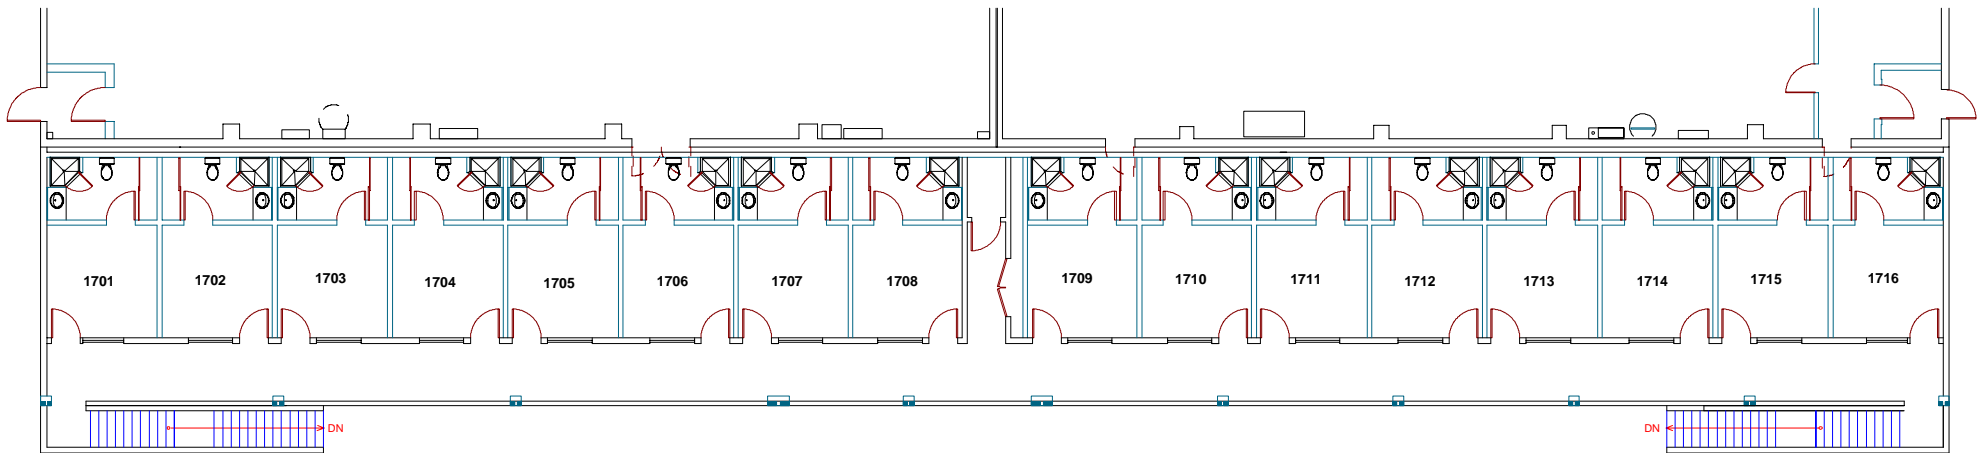

**DRESSING ROOMS
STAGES 16 & 17
SANTA FE BUILDING
FIRST FLOOR**

**DRESSING ROOMS
STAGES 16 & 17
SANTA FE BUILDING
SECOND FLOOR
SCALE: 1/4" = 5'**