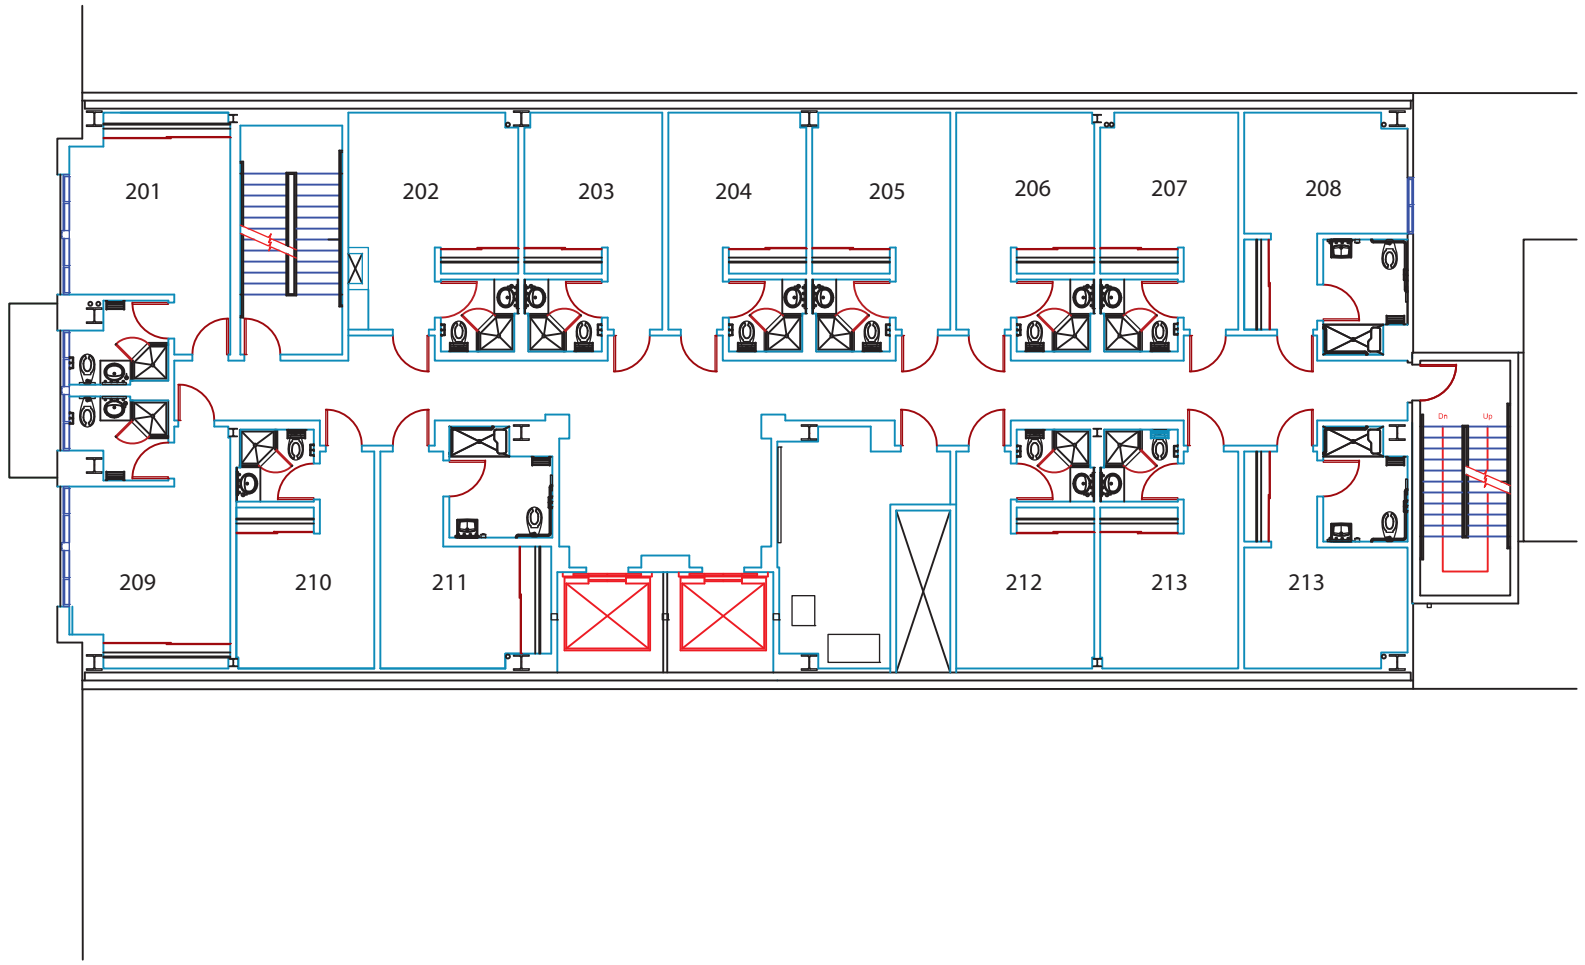

ROY ROGERS DALE EVANS BLDG  
 FIRST FLOOR  
 SCALE OF PDF @100%: 1/16" = 1'

ROY ROGERS DALE EVANS  
SECOND FLOOR  
SCALE OF PDF @ 100%: 1/16" = 1'