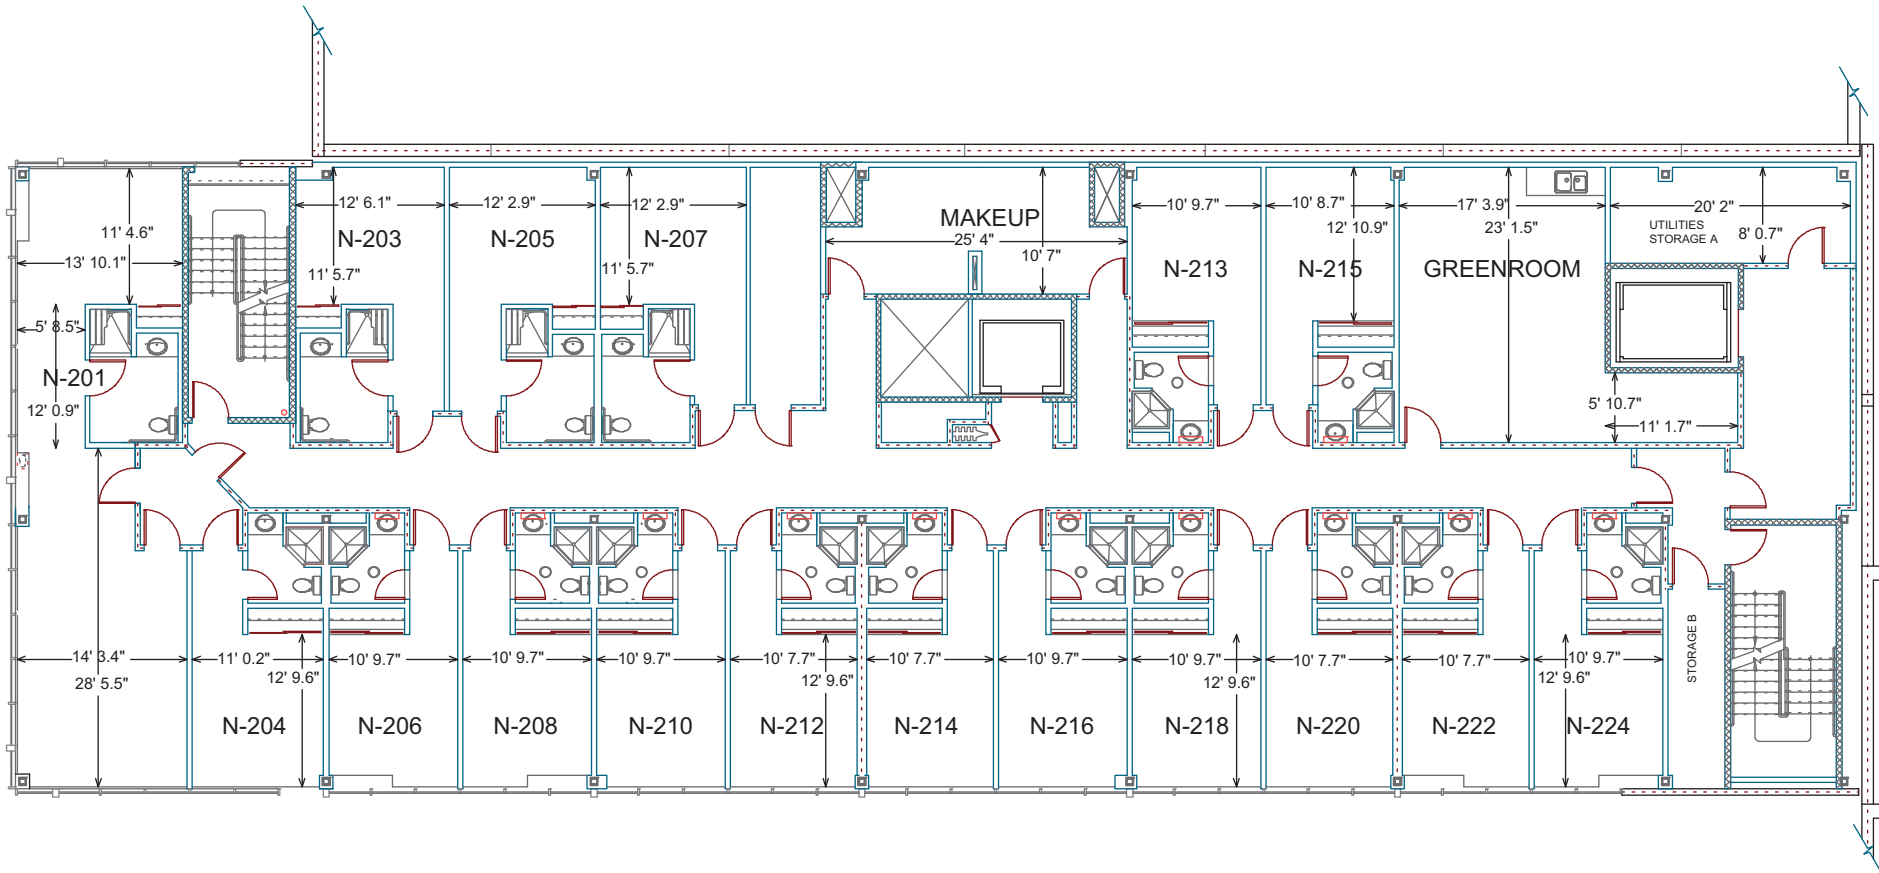

NORVET BLDG. FIRST FLOOR
 SCALE OF PDF @ 100%: 1/16" = 1'

NORVET BLDG. SECOND FLOOR
SCALE OF PDF @ 100%: 1/16" = 1'

NORVET BUILDING BASEMENT
 SCALE OF PDF @100%: 1/16" = 1'