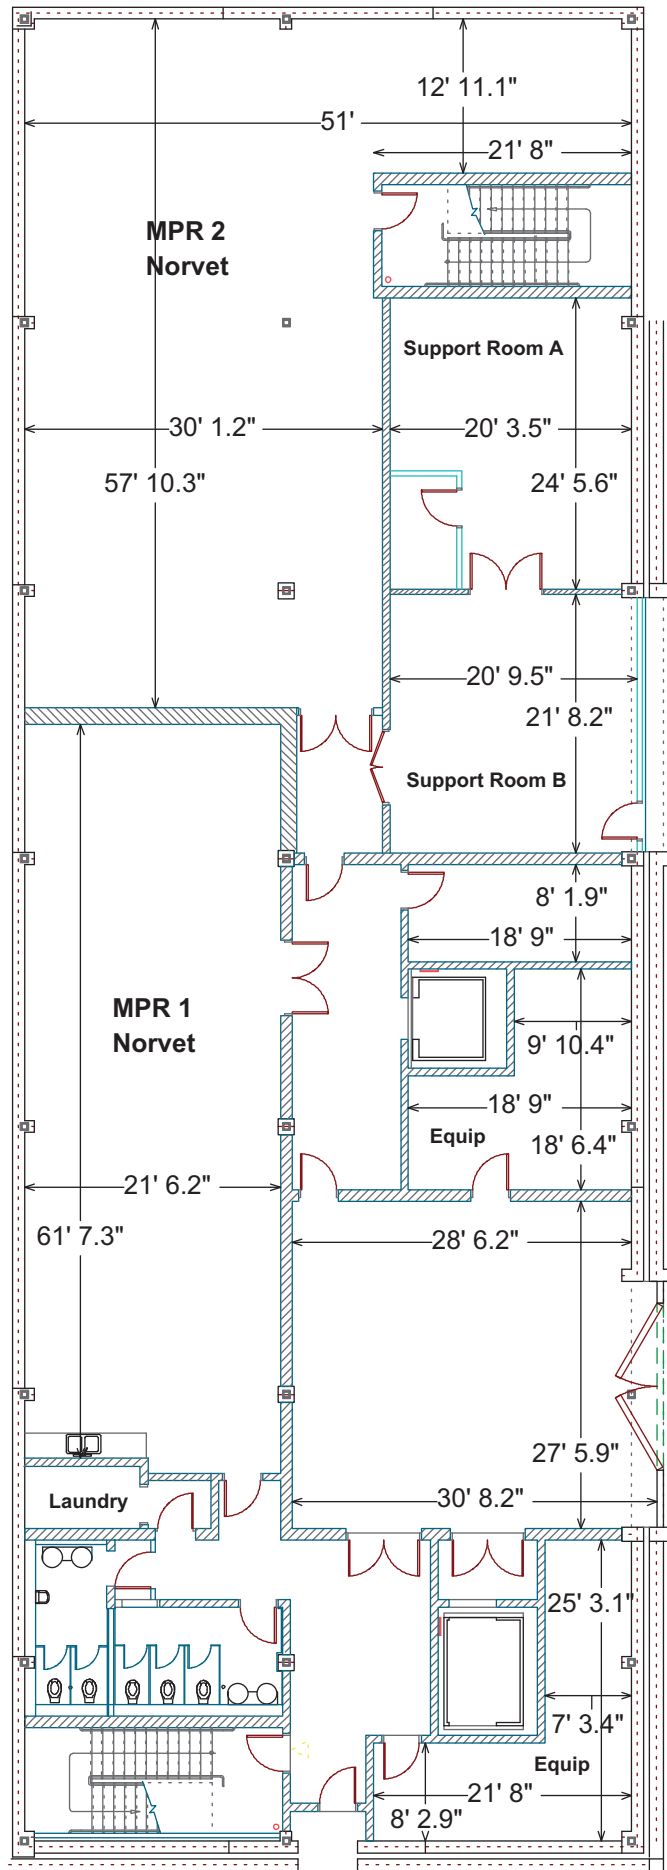

NORVET BLDG. FIRST FLOOR
 SCALE OF PDF @ 100%: 1/16" = 1'

NORVET BLDG. SECOND FLOOR
SCALE OF PDF @ 100%: 1/16" = 1'

NORVET BUILDING BASEMENT
 SCALE OF PDF @100%: 1/16" = 1'