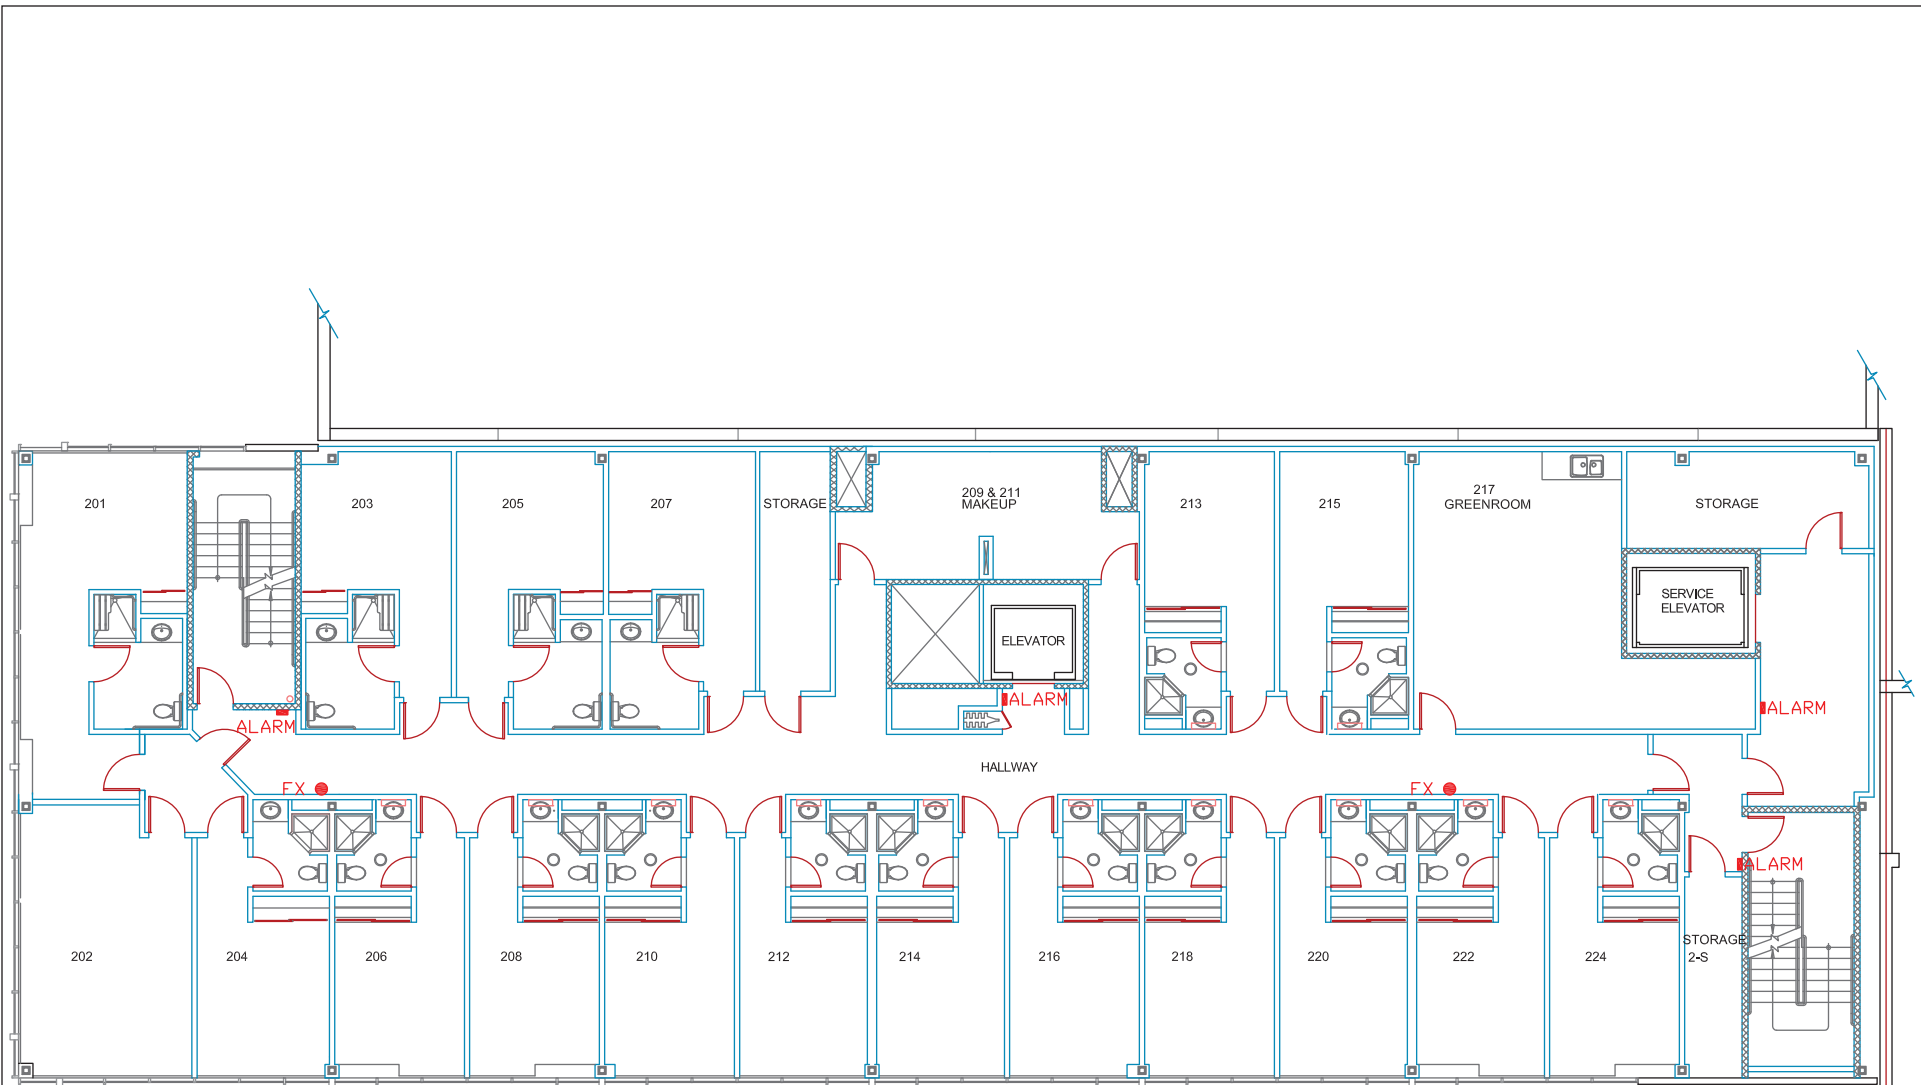

NORVET BUILDING - 1ST FLOOR  
 SCALE OF PDF @ 100%: 1/16" = 1'

NORVET BUILDING - 2ND FLOOR  
 SCALE OF PDF @ 100%: 1/16" = 1'